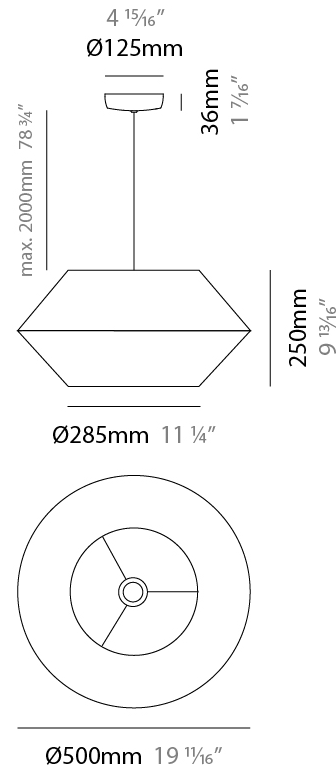

UKELELE SUSPENSION

D111084-

base number   Finish
Options

1. To build a product code in our configurator select the specify button on the base model # product page
2. To build a manual product code on this datasheet choose from the options listed below in blue font and add the suffix to the base model #

GENERAL

Series: Ukelele
Partner: Ole
Division: Design
Installation: Suspension
Product Type: Pendant
Mounting Location: Ceiling

PHYSICAL

Shape: Abstract
Diameter (mm): 500
Diameter (in): 19 ¹¹/₁₆
Height (mm): 250
Height (in): 9 ¹³/₁₆
Max. Overall Height (mm): 2250
Max. Overall Height (in): 88 ⁹/₁₆
Weight (kg): 2.5
Weight (lbs): 5.5
Fixture Finish: BEI / BLK / BLU / COG / DGN / GRY / MRN / MOC / MUS / OLV / SIL / STN / TER / WHI
Holder Finish: MBK
Fixture Material: Fabric Cord / Metal
Primary Material: Fabric - Recycled
Cable Details: 2000mm Cable
Upon Request: Other fabric cord colors available upon request (see downloadable finish chart) Matte White Holder

ELECTRICAL

Number of Lamps: 1
Lamp Type: LED Retrofit
Lamp Shape: A19
Bulb Included: Bulb Not Included
Max. Wattage Per Lamp (W): 15
Lamp Base: E26
Input Voltage (V): 120
Upon Request: 277Vac / GU24

LED

OPTICAL

RATINGS AND CERTIFICATIONS

Certified By: Certified for North American Standards
IP rating: IP20

PROJECT	_____
TYPE	_____
SPECIFIER	_____
QUANTITY	_____
DATE	_____