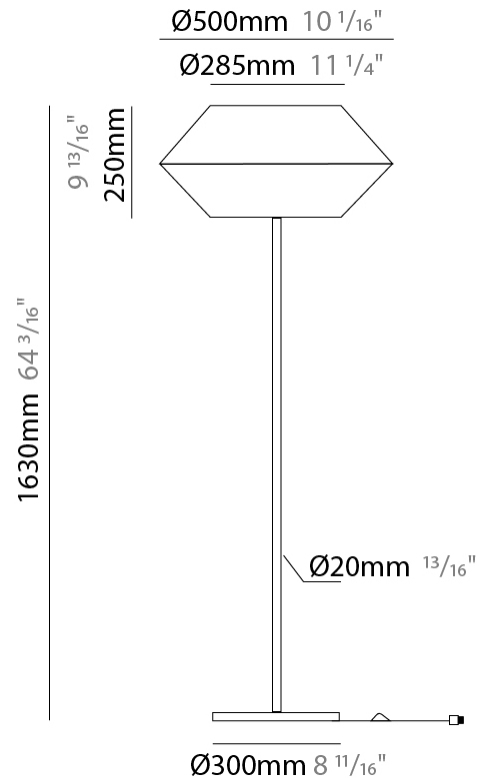

UKELELE PORTABLE

D114016-

base number Finish
Options

1. To build a product code in our configurator select the specify button on the base model # product page
2. To build a manual product code on this datasheet choose from the options listed below in blue font and add the suffix to the base model #

GENERAL

Series: Ukelele
Partner: Ole
Division: Design
Installation: Portable
Product Type: Floor
Mounting Location: Floor

PHYSICAL

Shape: Cone
Diameter (mm): 500
Diameter (in): 19 ¹¹/₁₆"
Height (mm): 1630
Height (in): 64 ³/₁₆"
Weight (kg): 9
Weight (lbs): 19.8
Diffuser: Cord Shade - Beige/Black/Blue/Brown/Dark
Green/Green/Gray/Lithium/Maroon/Marsala/Red/Silver/Stone/White
Fixture Finish: BEI / BLK / BLU / COG / DGN / GRY / MRN / MOC / MUS / OLV / SIL / STN / TER / WHI
Holder Finish: Granulated White
Fixture Material: Fabric Cord / Metal
Primary Material: Fabric - Recycled
Upon Request: Other fabric cord colors available upon request (see downloadable finish chart)

ELECTRICAL

Number of Lamps: 1
Lamp Type: LED Retrofit
Lamp Shape: A19
Bulb Included: Bulb Not Included
Max. Wattage Per Lamp (W): 15
Lamp Base: E26
Input Voltage (V): 120
Upon Request: 277Vac / GU24

LED

OPTICAL

RATINGS AND CERTIFICATIONS

Certified By: Certified for North American Standards
IP rating: IP20

PROJECT
TYPE
SPECIFIER
QUANTITY
DATE